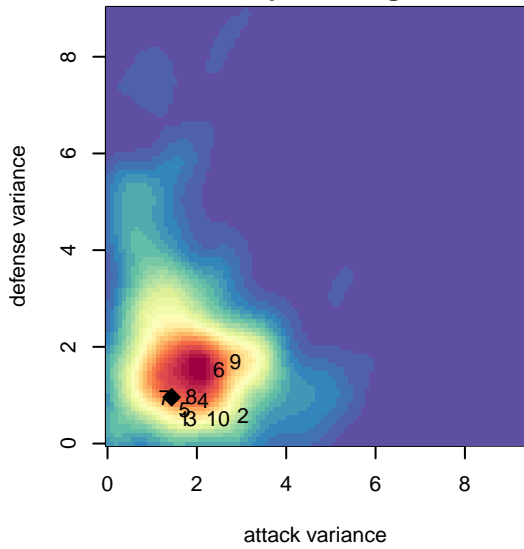

NW United Black G05

NW United FC
 Burlington, WA
 G05 total strength=613
 attack=0.62 defense=0.44
 fall league = RCL G05 Div 4 9Aside
 spr league = Win RCL G05 Div 4
 notes= Vega 2016

alt names used:
 97 NW United G05 Vega (Black)
 Northwest United G05 A Black
 NW United FC G05 Black
 NW UNITED FC G05 VEGA (WA)
 NWU G05 Vega (Black)
 Northwest United G05 A Black
 Northwest United G05 A Black

NW United Black G05
 Dots are actual minus expected GF (blue circles) and GA (red triangles).
 Blue line is smoothed change in attack strength. Red is smoothed change in defense strength.

**attack and defense variance (black dot)
relative to other teams
and top 10 in region**