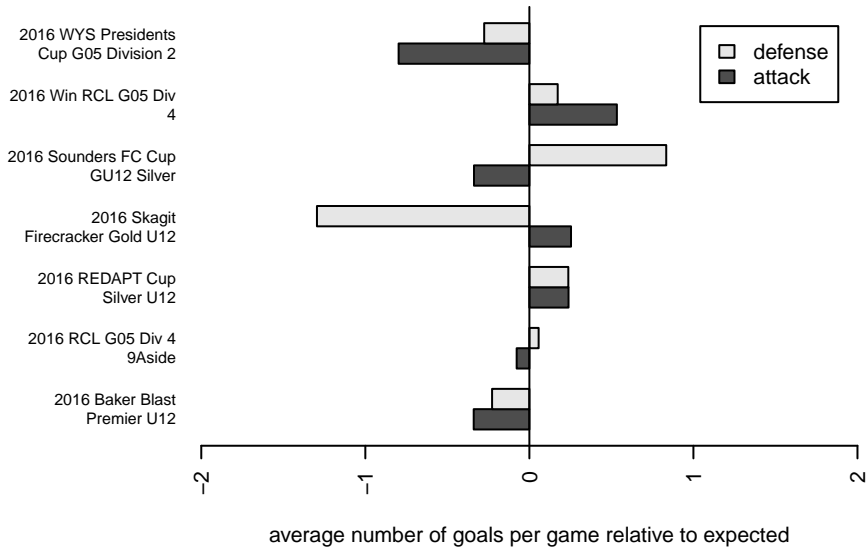

Performance relative to 13 month average