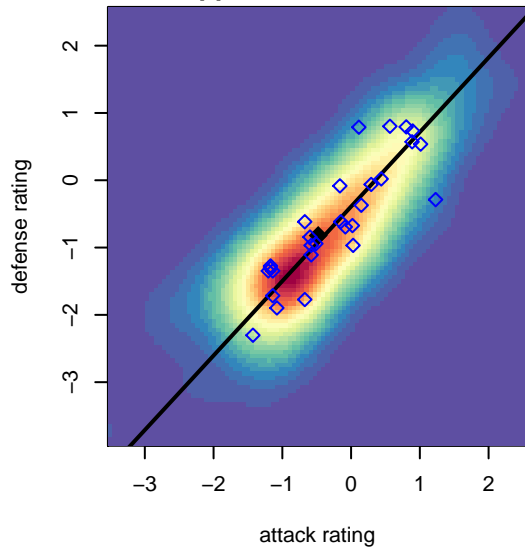

**attack and defense rating
relative to others at age
and all opponents in last 13 months**