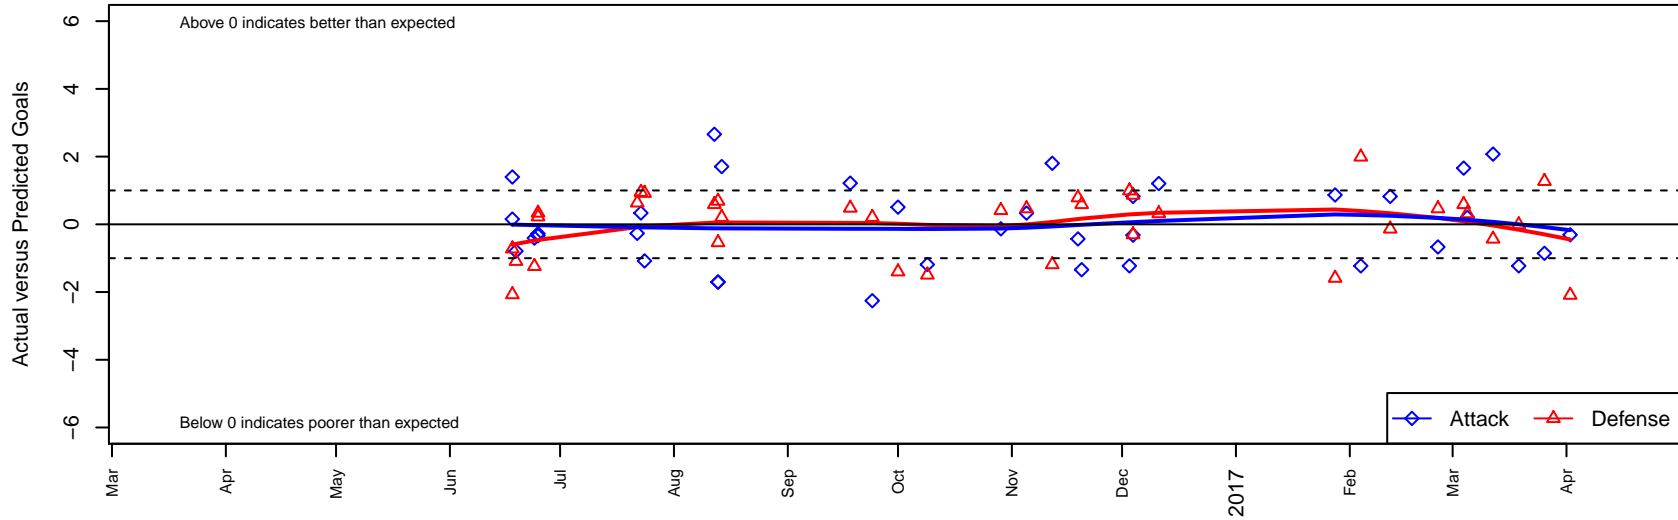

NW United Black G05

NW United FC
 Burlington, WA
 G05 total strength=613
 attack=0.62 defense=0.44
 fall league = RCL G05 Div 4 9Aside
 spr league = Win RCL G05 Div 4
 notes= Vega 2016

alt names used:
 97 NW United G05 Vega (Black)
 Northwest United G05 A Black
 NW United FC G05 Black
 NW UNITED FC G05 VEGA (WA)
 NWU G05 Vega (Black)
 Northwest United G05 A Black
 Northwest United G05 A Black

NW United Black G05
 Dots are actual minus expected GF (blue circles) and GA (red triangles).
 Blue line is smoothed change in attack strength. Red is smoothed change in defense strength.

**attack and defense variance (black dot)
relative to other teams
and top 10 in region**